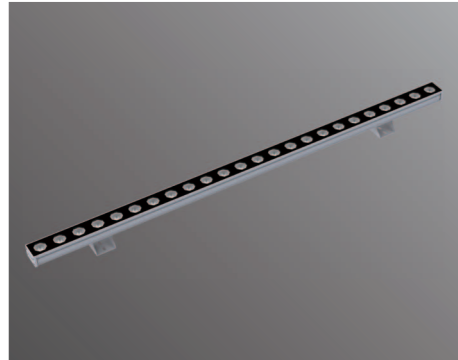

70.6052

材质: 6063 T5 铝型材灯体;
 锌合金端盖;
 304# 不锈钢支架与紧固螺丝;
 铜镀镍防水接头;
 3mm 钢化安全玻璃

表面处理: 氧化铝白色或双层耐侯耐腐蚀静电粉末喷涂

安装: 适应环境温度: -30°C~ +45°C;
 可调角度范围: 水平不可调, 垂直方向 ±70°;
 灯具禁止安装在低洼处

线材: 单色常亮: 2 条 0.1 米二芯公母插, 线径 7.0mm;
 DMX512 控制: 2 条 0.1 米 5 芯公母插, 线径 7.6mm;

包装: 灯具净重: 1.4kg
 包装尺寸: 1060x295x260mm
 包装容量: 12 灯 / 箱
 包装毛重: 18.5kg

Material: Corrosion-resistant aluminum housing & Zinc alloy end cap;
 3mm clear safety glass;
 Anti-aging waterproof silicone gasket;
 304 stainless steel mounting brackets & external fasten screws.

Finishing: Double layers of UV-resistant polyester powder coating

Installation: Ambient temperature: -30°C~ +45°C ;
 Tilttable: +/-70° ;
 Single Color: 2x0.1m length 2-cores Ø7.5mm power supply cable;
 DMX512 compatible: 2x0.1m length 5-cores Ø7.6mm data cables with waterproof connector.
 Nickel plated brass waterproof cable gland;
 Installation in Low Lying area is prohibited;

Packaging: Net Weight: 1.4kg
 1060x295x260mm (12pcs/carton)

Continuous Installation

With breathable waterproof air vent

IP68 Waterproof male-female connector

Anti-glare shield

70.6052

Beam Angle	LED 60W 4000k	Beam Diagram	H(m)	medlux	maxlux
8°		80146cd	2.0	14337	20037
			5.0	2293	3206
			10.0	573.3	801.5
			20.0	144	200.2
14°		66590cd	2.0	11767.5	16645
			5.0	1882.6	2663.2
			10.0	470.7	665.7
			20.0	117.6	166.3
20°		42355cd	2.0	7280.2	10589.1
			5.0	1164.4	1694.5
			10.0	291.15	423.4
			20.0	72.7	105.8
30°		17104cd	2.0	2948	4276
			5.0	471.6	684.1
			10.0	117.9	171
			20.0	29.4	42.7
40°		12370cd	2.0	2076.7	3092.5
			5.0	332.2	494.7
			10.0	83.1	123.7
			20.0	20.7	30.9
60°		5782cd	2.0	899.4	1437.3
			5.0	143.8	229.8
			10.0	36	57.5
			20.0	9	14.4