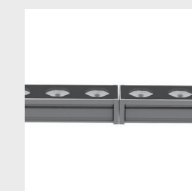

70.6052

材质: 6063 T5 铝型材灯体;
 锌合金端盖;
 304# 不锈钢支架与紧固螺丝;
 铜镀镍防水接头;
 3mm 钢化安全玻璃

表面处理: 氧化铝白色或双层耐侯耐腐蚀静电粉末喷涂

安装: 适应环境温度: -30°C~ +45°C;
 可调角度范围: 水平不可调, 垂直方向 ±70°;
 灯具禁止安装在低洼处

线材: 单色常亮: 2 条 0.1 米二芯公母插, 线径 7.0mm;
 DMX512 控制: 2 条 0.1 米 5 芯公母插, 线径 7.6mm;

包装: 灯具净重: 1.4kg
 包装尺寸: 1060x295x260mm
 包装容量: 12 灯 / 箱
 包装毛重: 18.5kg

Material: Corrosion-resistant aluminum housing & Zinc alloy end cap;
 3mm clear safety glass;
 Anti-aging waterproof silicone gasket;
 304 stainless steel mounting brackets & external fasten screws.

Finishing: Double layers of UV-resistant polyester powder coating

Installation: Ambient temperature: -30°C~ +45°C ;
 Tilttable: +/-70° ;
 Single Color: 2x0.1m length 2-cores Ø7.5mm power supply cable;
 DMX512 compatible: 2x0.1m length 5-cores Ø7.6mm data cables with waterproof connector.
 Nickel plated brass waterproof cable gland;
 Installation in Low Lying area is prohibited;

Packaging: Net Weight: 1.4kg
 1060x295x260mm (12pcs/carton)

Continuous Installation

With breathable waterproof air vent

IP68 Waterproof male-female connector

Anti-glare shield

70.6052

Beam Angle	LED 60W 4000k	Beam Diagram	H(m)	medlux	maxlux
8°		80146cd	2.0	14337	20037
			5.0	2293	3206
			10.0	573.3	801.5
			20.0	144	200.2
14°		66590cd	2.0	11767.5	16645
			5.0	1882.6	2663.2
			10.0	470.7	665.7
			20.0	117.6	166.3
20°		42355cd	2.0	7280.2	10589.1
			5.0	1164.4	1694.5
			10.0	291.15	423.4
			20.0	72.7	105.8
30°		17104cd	2.0	2948	4276
			5.0	471.6	684.1
			10.0	117.9	171
			20.0	29.4	42.7
40°		12370cd	2.0	2076.7	3092.5
			5.0	332.2	494.7
			10.0	83.1	123.7
			20.0	20.7	30.9
60°		5782cd	2.0	899.4	1437.3
			5.0	143.8	229.8
			10.0	36	57.5
			20.0	9	14.4