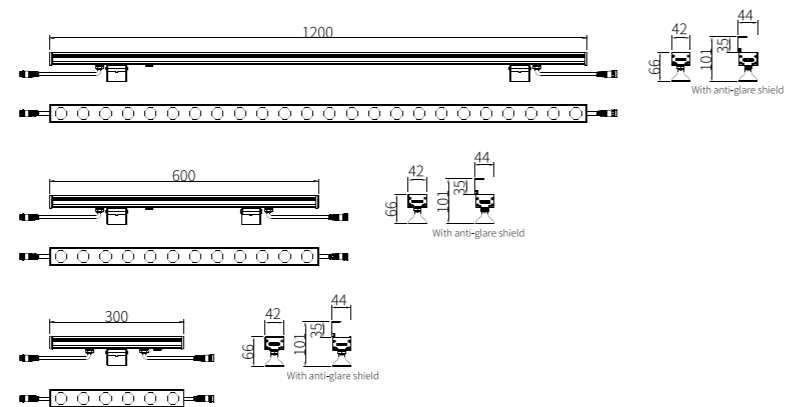

70.6052

Beam Angle	LED 60W 4000k	Beam Diagram	H(m)	medlux	maxlux
8°		80146cd	2.0	14337	20037
			5.0	2293	3206
			10.0	573.3	801.5
			20.0	144	200.2
14°		66590cd	2.0	11767.5	16645
			5.0	1882.6	2663.2
			10.0	470.7	665.7
			20.0	117.6	166.3
20°		42355cd	2.0	7280.2	10589.1
			5.0	1164.4	1694.5
			10.0	291.15	423.4
			20.0	72.7	105.8
30°		17104cd	2.0	2948	4276
			5.0	471.6	684.1
			10.0	117.9	171
			20.0	29.4	42.7
40°		12370cd	2.0	2076.7	3092.5
			5.0	332.2	494.7
			10.0	83.1	123.7
			20.0	20.7	30.9
60°		5782cd	2.0	899.4	1437.3
			5.0	143.8	229.8
			10.0	36	57.5
			20.0	9	14.4

Model No.	LED Color Temp	CRI	Light source Luminous Flux @4000K	System Power	Luminaire Luminous Flux @4000K	Luminaire Efficiency	Control Mode	Beam Angle
70.6052.A24V36L1200	2200K-5700K	Ra>80	8400lm	60W	5580lm	93lm/W	ON/OFF	Wall wash: 8x10°/10x30°/10x55° Spot: 5°/8°/14°/20°/30°/40°/60°
70.6052.A24CV36L1200	2200K-5700K	Ra>80	8400lm	60W	5580lm	93lm/W	DMX512 , 1/4/8pixels	Wall wash: 8x10°/10x30°/10x55° Spot: 5°/8°/14°/20°/30°/40°/60°
70.6052.E24HV36L1200	1800K~6000K	Ra>80	7200lm	60W	4440lm	74lm/W	DMX512 , 1/4/8pixels	Wall wash: 10x40°/20x40°/10°/16° Spot: 10°/16°/25°/40°/60°
70.6052.E24SV36L1200	RGBW		4100lm	60W	2220lm	37lm/W	DMX512 , 1/4/8pixels	Wall wash: 10x40°/20x40°/10°/16° Spot: 10°/16°/25°/40°/60°
70.6052.D36V36L1200	2200K-5700K	Ra>80	5940lm	36W	3780lm	105lm/W	ON/OFF	Wall wash: 10x30°/10x55° Spot: 10°/16°/25°/40°/60°
70.6052.D36CV36L1200	2200K-5700K	Ra>80	5940lm	36W	3780lm	105lm/W	DMX512 , 1/4/8pixels	Wall wash: 10x30°/10x55° Spot: 10°/16°/25°/40°/60°

Installation: