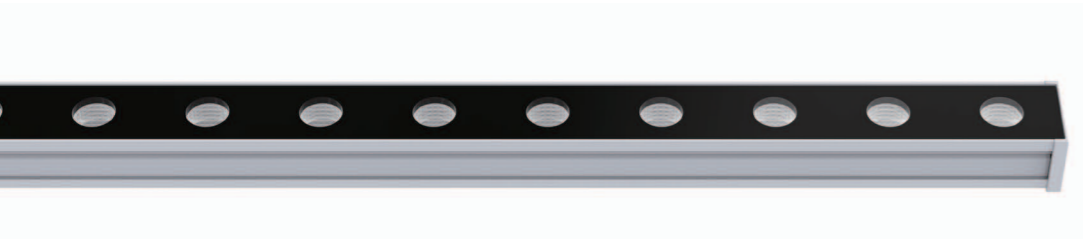

70.6051

材质: 6063 T5 铝型材灯体;
 锌合金端盖;
 304# 不锈钢支架与紧固螺丝;
 铜镀镍防水接头;
 3mm 钢化安全玻璃

表面处理: 氧化铝白色或双层耐侯耐腐蚀静电粉末喷涂

安装: 适应环境温度: -30°C~ +45°C;
 可调角度范围: 水平不可调, 垂直方向 ±70°;
 灯具禁止安装在低洼处

线材: 单色常亮: 2 条 0.1 米二芯公母插, 线径 7.0mm;
 DMX512 控制: 2 条 0.1 米 5 芯公母插, 线径 7.6mm;

包装: 灯具净重: 1.4kg
 包装尺寸: 1060x295x260mm
 包装容量: 12 灯 / 箱
 包装毛重: 18.5kg

Material: Corrosion-resistant aluminum housing & Zinc alloy end cap;
 3mm clear safety glass;
 Anti-aging waterproof silicone gasket;
 304 stainless steel mounting brackets & external fasten screws.

Finishing: Double layers of UV-resistant polyester powder coating

Installation: Ambient temperature: -30°C~ +45°C ;
 Tilttable: +/-70° ;
 Single Color: 2x0.1m length 2-cores Ø7.5mm power supply cable;
 DMX512 compatible: 2x0.1m length 5-cores Ø7.6mm data cables with waterproof connector.

Packaging: Nickel plated brass waterproof cable gland
 Net Weight: 1.4kg
 1060x295x286mm (12pcs/carton)

Continuous Installation

With breathable waterproof air vent

IP68 Waterproof male-female connector

Anti-glare shield