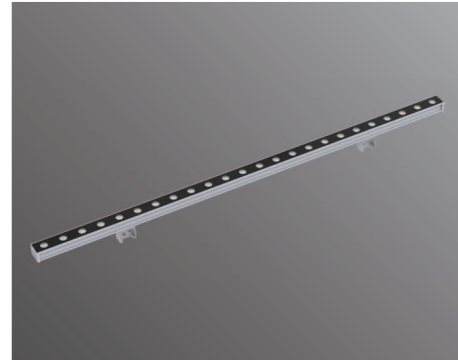

70.6051

LED 36W 4000k Beam Angle	Beam Diagram	Beam Diagram	H(m)	medlux	maxlux
20°		13128cd	2.0	2268	3282
			5.0	362.8	525.1
			10.0	90.7	131.3
			20.0	22.7	32.82
30°		7677cd	2.0	1301.4	1920
			5.0	203.4	307
			10.0	50.9	76.8
			20.0	12.7	19.2
45°		3765cd	2.0	590	941.2
			5.0	94.4	150.6
			10.0	23.6	37.7
			20.0	5.9	9.4
60°		2527cd	2.0	363.7	632
			5.0	58.2	101.1
			10.0	14.5	25.3
			20.0	3.6	6.3
20x30°		10131cd	2.0	1956	2532
			5.0	212.9	405.3
			10.0	78.2	101.3
			20.0	19.56	25.3
20x55°		5595cd	2.0	1075	1398.6
			5.0	172	223.8
			10.0	43	55.9
			20.0	10.7	14

Model No.	LED Color Temp	CRI	Light source Luminous Flux @4000K	System Power	Luminaire Luminous Flux @4000K	Luminaire Efficiency	Control Mode	Beam Angle
70.6051.D36V24L1200	2200K-5700K	Ra>80	5940lm	36W	3708lm	103lm/W	ON/OFF	Wall wash: 20x30°/20x55° Spot: 16°/25°/30°/45°/60°
70.6051.D36CV24L1200	2200K-5700K	Ra>80	5940lm	36W	3708lm	103lm/W	DMX512 , 1/4/8pixels	Wall wash: 20x30°/20x55° Spot: 16°/25°/30°/45°/60°
70.6051.E24HV24L1200	1800K~6000K	Ra>80	4600lm	36W	2952lm	82lm/W	DMX512 , 1/4/8pixels	30°/20x40°/15x55°
70.6051.E24SV24L1200	RGBW		2300lm	36W	1296lm	36lm/W	DMX512 , 1/4/8pixels	30°/20x40°/15x55°