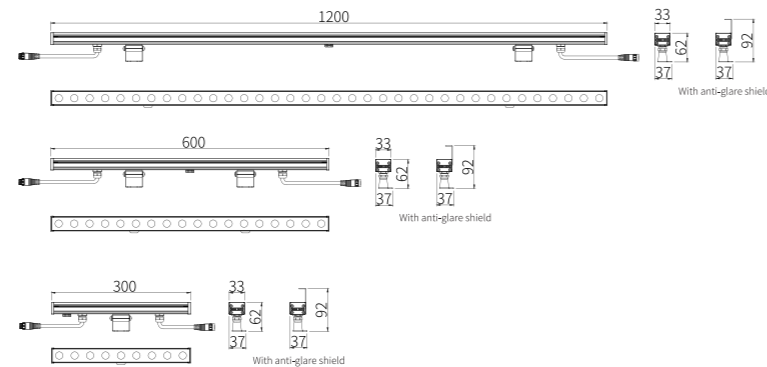

70.6051

LED 36W 4000k Beam Angle	Beam Diagram	Beam Diagram	H(m)	medlux	maxlux
20°		13128cd	2.0	2268	3282
			5.0	362.8	525.1
			10.0	90.7	131.3
			20.0	22.7	32.82
30°		7677cd	2.0	1301.4	1920
			5.0	203.4	307
			10.0	50.9	76.8
			20.0	12.7	19.2
45°		3765cd	2.0	590	941.2
			5.0	94.4	150.6
			10.0	23.6	37.7
			20.0	5.9	9.4
60°		2527cd	2.0	363.7	632
			5.0	58.2	101.1
			10.0	14.5	25.3
			20.0	3.6	6.3
20x30°		10131cd	2.0	1956	2532
			5.0	212.9	405.3
			10.0	78.2	101.3
			20.0	19.56	25.3
20x55°		5595cd	2.0	1075	1398.6
			5.0	172	223.8
			10.0	43	55.9
			20.0	10.7	14

Model No.	LED Color Temp	CRI	Light source Luminous Flux @4000K	System Power	Luminaire Luminous Flux @4000K	Luminaire Efficiency	Control Mode	Beam Angle
70.6051.D36V24L1200	2200K-5700K	Ra>80	5940lm	36W	3708lm	103lm/W	ON/OFF	Wall wash: 20x30°/20x55° Spot: 16°/25°/30°/45°/60°
70.6051.D36CV24L1200	2200K-5700K	Ra>80	5940lm	36W	3708lm	103lm/W	DMX512 , 1/4/8pixels	Wall wash: 20x30°/20x55° Spot: 16°/25°/30°/45°/60°
70.6051.E24HV24L1200	1800K~6000K	Ra>80	4600lm	36W	2952lm	82lm/W	DMX512 , 1/4/8pixels	30°/20x40°/15x55°
70.6051.E24SV24L1200	RGBW		2300lm	36W	1296lm	36lm/W	DMX512 , 1/4/8pixels	30°/20x40°/15x55°

Installation: