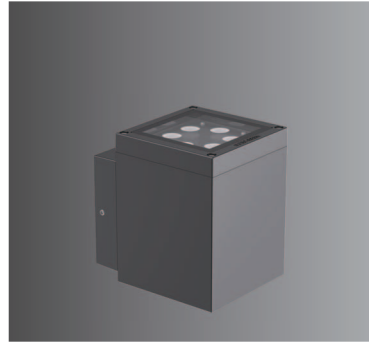

20.0507S / 20.0507D

材质: ADC12 铝合金灯体、压盖;
304# 不锈钢紧固螺丝;
硅胶密封垫;
铜镀镍防水接头;
3mm 钢化安全玻璃

表面处理: 双层耐侯耐腐蚀静电粉末喷涂

安装: 适应环境温度: -30°C~ +50°C;
适应环境湿度: 100%;
灯具禁止安装在低洼处

线材: 单色常亮: 1 条 0.5 米两 / 三芯电源线, 线径 7.0mm;
DMX512 控制: 1 条 0.5 米两 / 三芯电源线, 线径 7.0mm;
2 条 0.5 米四芯信号线, 线径 6.0mm

包装: 20.0507S
灯具净重: 1.7kg
外箱尺寸: 350x320x400mm (8 灯 / 箱)

20.0507D
灯具净重: 2.4kg
外箱尺寸: 350x320x430mm (8 灯 / 箱)

Material: ADC12 corrosion-resistant die-cast aluminum housing;
Anti-aging waterproof silicone gasket;
3mm clear safety glass;
304 stainless steel external fasten screws

Finishing: Double layers of DUPONT UV-resistant polyester powder coating

Installation: Ambient temperature: -30°C~ +50°C ;
Single color: 1x0.5m length 3-cores Ø7.0mm power supply cable;
DMX512 compatible: 1x0.5m length 3-cores Ø7.0mm power supply cable;
2x0.5m length 4-cores Ø6.0mm data cables.
Nickel plated brass waterproof cable gland

Packaging: 20.0507S
Net weight: 1.7kg
Outer carton:350x320x400mm (8pcs/ctn)

20.0507D
Net weight:2.4kg
Outer carton : 350x320x430mm (8pcs/ctn)

No accumulation of dust & water on surface glass

20.0507S

LED 15W 4000k Beam Angle	Diagram	Beam Angle	H(m)	medlux	maxlux
10°		12909cd	2.0	2290.8	3227.4
16°			2.0	2343.3	3442.1
25°		7821cd	2.0	1363.6	1953.3
40°		2049cd	2.0	348.9	512.2
60°		975cd	2.0	153.4	247.5