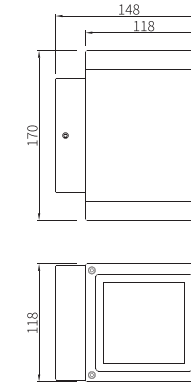

包装: 20.0507S
灯具净重: 1.7kg
外箱尺寸: 350x320x400mm (8 灯 / 箱)

20.0507D
灯具净重: 2.4kg
外箱尺寸: 350x320x430mm (8 灯 / 箱)

Material: ADC12 corrosion-resistant die-cast aluminum housing;
Anti-aging waterproof silicone gasket;
3mm clear safety glass;
304 stainless steel external fasten screws

Packaging: 20.0507S
Net weight: 1.7kg
Outer carton:350x320x400mm (8pcs/ctn)

20.0507D
Net weight:2.4kg
Outer carton : 350x320x430mm (8pcs/ctn)

No accumulation of dust & water on surface glass

20.0507S

LED 15W 4000k Beam Angle	Diagram	Beam Angle	H(m)	medlux	maxlux
10°		12909cd	2.0	2290.8	3227.4
16°			2.0	2343.3	3442.1
25°		7821cd	2.0	1363.6	1953.3
40°		2049cd	2.0	348.9	512.2
60°		975cd	2.0	153.4	247.5

20.0507D

LED 15W 4000k Beam Angle	Diagram	Beam Angle	H(m)	medlux	maxlux
10°			2.0	3323.2	5453.4
16°		14015cd	2.0	2343.3	3442.1
25°		3643cd	2.0	616.6	919.3
40°		1121cd	2.0	257.8	347.5
60°		477.5cd	2.0	100.8	134.5