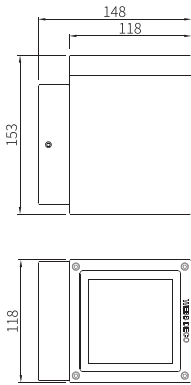

包装: 20.0507S
灯具净重: 1.7kg
外箱尺寸: 350x320x400mm (8 灯 / 箱)

20.0507D
灯具净重: 2.4kg
外箱尺寸: 350x320x430mm (8 灯 / 箱)

Material: ADC12 corrosion-resistant die-cast aluminum housing;
Anti-aging waterproof silicone gasket;
3mm clear safety glass;
304 stainless steel external fasten screws

Packaging: 20.0507S
Net weight: 1.7kg
Outer carton:350x320x400mm (8pcs/ctn)

20.0507D
Net weight:2.4kg
Outer carton : 350x320x430mm (8pcs/ctn)

No accumulation of dust & water on surface glass

20.0507S

LED 15W 4000k Beam Angle	Diagram	Beam Angle	H(m)	medlux	maxlux
10°		12909cd	2.0	2290.8	3227.4
16°			2.0	2343.3	3442.1
25°		7821cd	2.0	1363.6	1953.3
40°		2049cd	2.0	348.9	512.2
60°		975cd	2.0	153.4	247.5

20.0507D

LED 15W 4000k Beam Angle	Diagram	Beam Angle	H(m)	medlux	maxlux
10°			2.0	3323.2	5453.4
16°		14015cd	2.0	2343.3	3442.1
25°		3643cd	2.0	616.6	919.3
40°		1121cd	2.0	257.8	347.5
60°		477.5cd	2.0	100.8	134.5