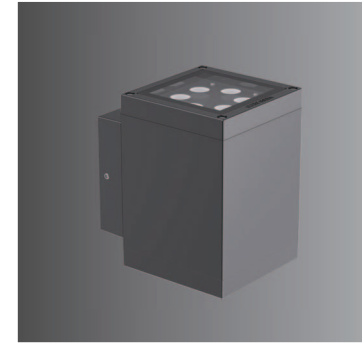

20.0507S

LED 15W 4000k Beam Angle	Diagram	Beam Angle	H(m)	medlux	maxlux
10°		12909cd	2.0	2290.8	3227.4
16°			2.0	2343.3	3442.1
25°		7821cd	2.0	1363.6	1953.3
40°		2049cd	2.0	348.9	512.2
60°		975cd	2.0	153.4	247.5

20.0507D

LED 15W 4000k Beam Angle	Diagram	Beam Angle	H(m)	medlux	maxlux
10°			2.0	3323.2	5453.4
16°		14015cd	2.0	2343.3	3442.1
25°		3643cd	2.0	616.6	919.3
40°		1121cd	2.0	257.8	347.5
60°		477.5cd	2.0	100.8	134.5

Model No.	LED Color	CRI	Light source Luminous Flux @4000K	System Power	Luminaire Luminous Flux @4000K	Luminaire Efficiency	Control Mode	Beam Angle
20.0507S.A6V24	2200K-5700K	Ra>80	2100lm	15W	1350lm	90lm/W	ON/OFF	5°/10°/16°/25°/40°/60°
20.0507S.A6V220	2200K-5700K	Ra>80	2430lm	18W	1584lm	88lm/W	ON/OFF	5°/10°/16°/25°/40°/60°
20.0507S.A6CV24	2200K-5700K	Ra>80	2100lm	15W	1350lm	90lm/W	DMX512	5°/10°/16°/25°/40°/60°
20.0507S.A6CV220	2200K-5700K	Ra>80	2430lm	18W	1620lm	90lm/W	DMX512	5°/10°/16°/25°/40°/60°
20.0507S.E6SV24	RGBW		1050lm	15W	600lm	40lm/W	DMX512	10°/16°/25°/40°
20.0507S.E6SV220	RGBW		1230lm	18W	630lm	35lm/W	DMX512	10°/16°/25°/40°
20.0507D.A12V24	2200K-5700K	Ra>80	4200lm	30W	2700lm	90lm/W	ON/OFF	5°/10°/16°/25°/40°/60°
20.0507D.A12V220	2200K-5700K	Ra>80	4730lm	35W	3080lm	88lm/W	ON/OFF	5°/10°/16°/25°/40°/60°
20.0507D.A12CV24	2200K-5700K	Ra>80	4200lm	30W	2700lm	90lm/W	DMX512	5°/10°/16°/25°/40°/60°
20.0507D.A12CV220	2200K-5700K	Ra>80	4730lm	35W	3080lm	88lm/W	DMX512	5°/10°/16°/25°/40°/60°
20.0507D.E12SV24	RGBW		2100lm	30W	1200lm	40lm/W	DMX512	10°/16°/25°/40°
20.0507D.E12SV220	RGBW		2380lm	35W	1225lm	35lm/W	DMX512	10°/16°/25°/40°

Installation: